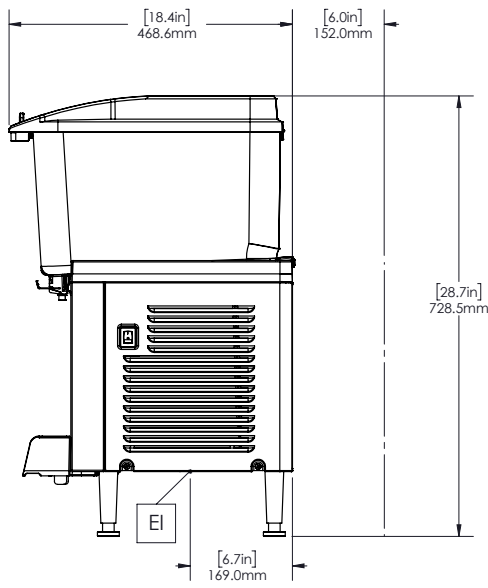

Simplicity Bubblers

Chilled Beverage Dispensers 2x18 L, agitator model with locking lid

Side

Electric

Supply voltage:

CCCRL0 (ECS2D22)

220-240 V/1N ph/50/60 Hz

Electrical power max.:

0.6 kW

Key Information:

External dimensions, Width:	521 mm
External dimensions, Depth:	451 mm
External dimensions, Height:	729 mm
Net weight:	ISO 9001 kg
Shipping weight:	35 kg
Shipping height:	528 mm
Shipping width:	483 mm
Shipping depth:	630 mm

Sustainability

Refrigerant type:	R290
Refrigerant weight:	85 g

Simplicity Bubblers
Chilled Beverage Dispensers 2x18 L, agitator model with locking lid

The company reserves the right to make modifications to the products without prior notice. All information correct at time of printing.