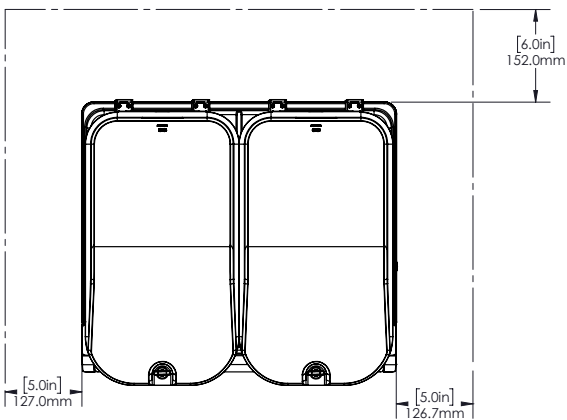

Top

Electric

Supply voltage:

CCCRL0 (ECS2D22)

220-240 V/1N ph/50/60 Hz

Electrical power max.:

0.6 kW

Key Information:

External dimensions, Width:	521 mm
External dimensions, Depth:	451 mm
External dimensions, Height:	729 mm
Net weight:	ISO 9001 kg
Shipping weight:	35 kg
Shipping height:	528 mm
Shipping width:	483 mm
Shipping depth:	630 mm

Sustainability

Refrigerant type:	R290
Refrigerant weight:	85 g

Simplicity Bubblers
Chilled Beverage Dispensers 2x18 L, agitator model with locking lid

The company reserves the right to make modifications to the products without prior notice. All information correct at time of printing.