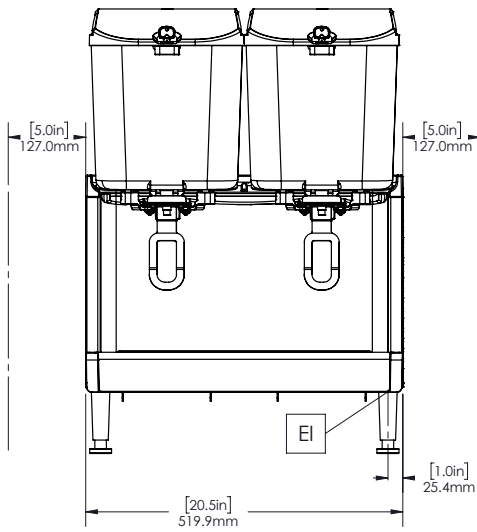

Simplicity Bubblers

Chilled Beverage Dispensers 2x18 L, agitator model with locking lid

Front